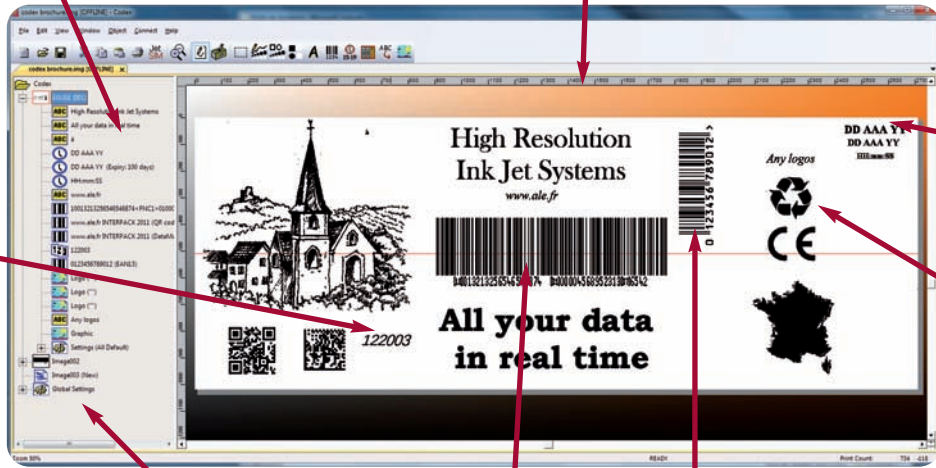

CODEX DESIGN

Codex® Image Design Software

True type fonts / text / logos / images / barcodes / variable data etc...

A large selection of image formats

True type fonts of all sizes

Counters

Date

Logos

Formats

Any type of 1D, 2D, fixed or variable barcodes

True type fonts

Orientation